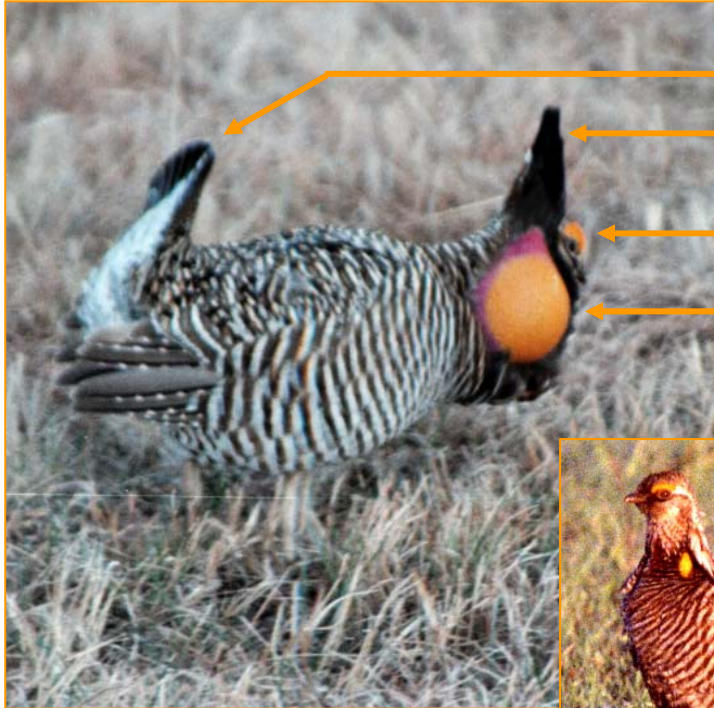

Greater Prairie Chicken Displaying Cock/Male

Erect tail feathers

Erect pinnae or "ear feathers"

Yellow-orange comb above eye

Inflated tympanum or "air sacs"

Non-Displaying

Greater Prairie Chicken

Hen/Female

No brightly-colored comb above eye

Pinnae feathers are shorter

Tympanum are smaller and not as brightly colored

Tail feathers are more barred